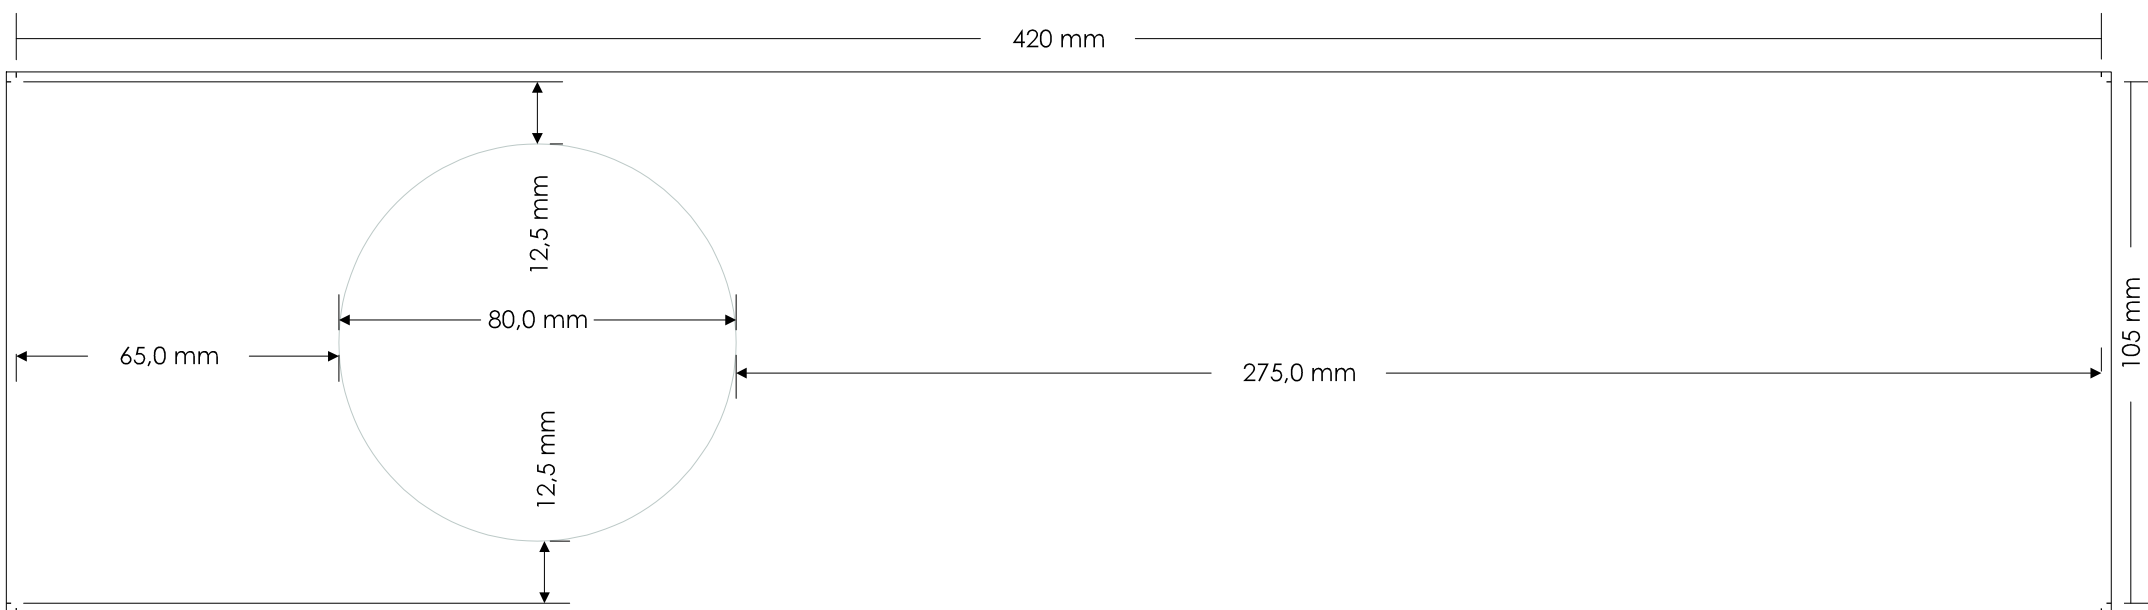

M4-Card® front layout (folding DIN lang with Mini-disc)

Picture side of the card

M4-Card® back layout (folding DIN lang with Mini-disc)

Back side of the card

M4-Card®

Include this text:
"M4-Card®",
font size 6pt!