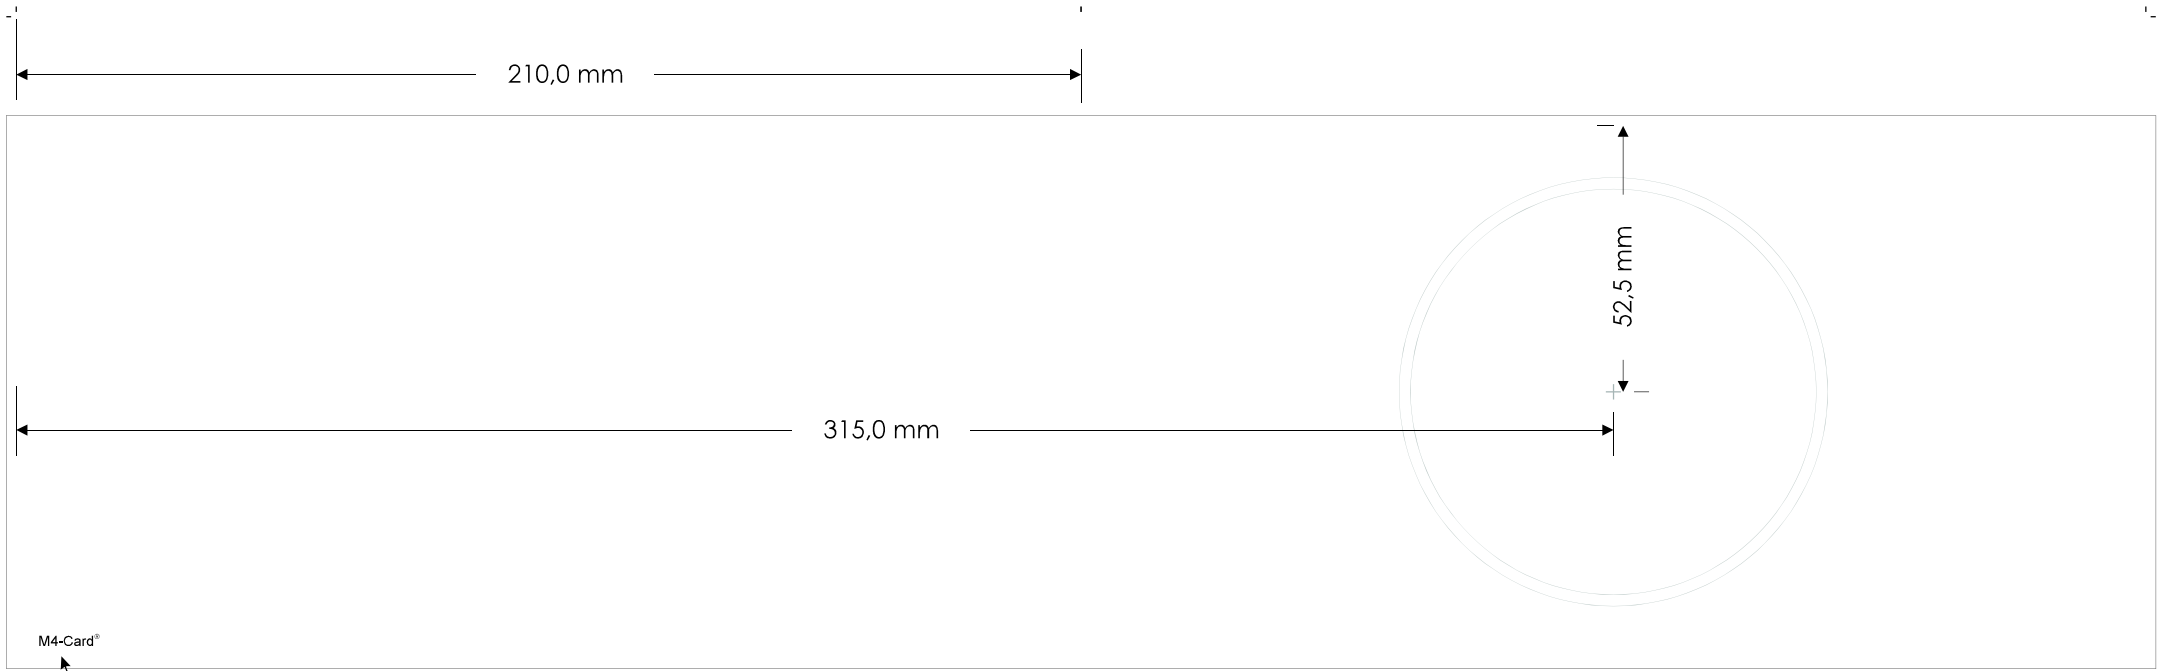

M4-Card® front layout (folding DIN lang with Mini-disc)

Picture side of the card

M4-Card® back layout (folding DIN lang with Mini-disc)

Back side of the card

M4-Card®

Include this text:
"M4-Card®",
font size 6pt!